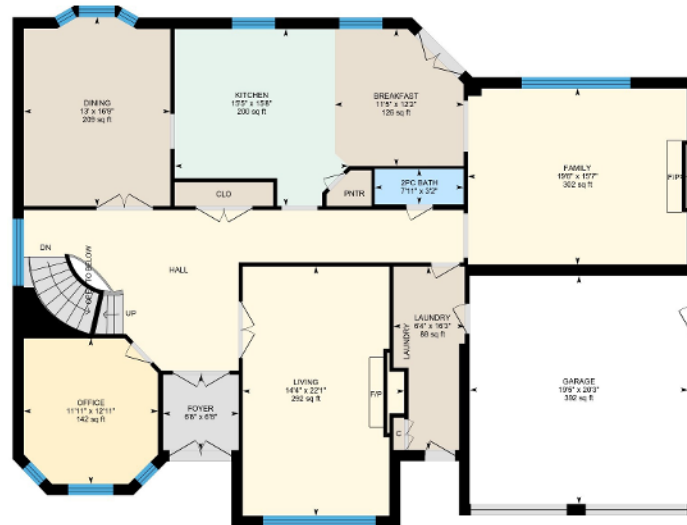

Floor Plans: 1665 Roundleaf Court

Approx.: 4,478.42 sq. ft. above grade

Approx.: 6,471.43 sq. ft. including lower level

AB&A

AMY BRAY & ASSOCIATES

Approx.: 2,055.17 sq. ft

Approx.: 2,423.25 sq. ft

Approx.: 1,993.01 sq. ft